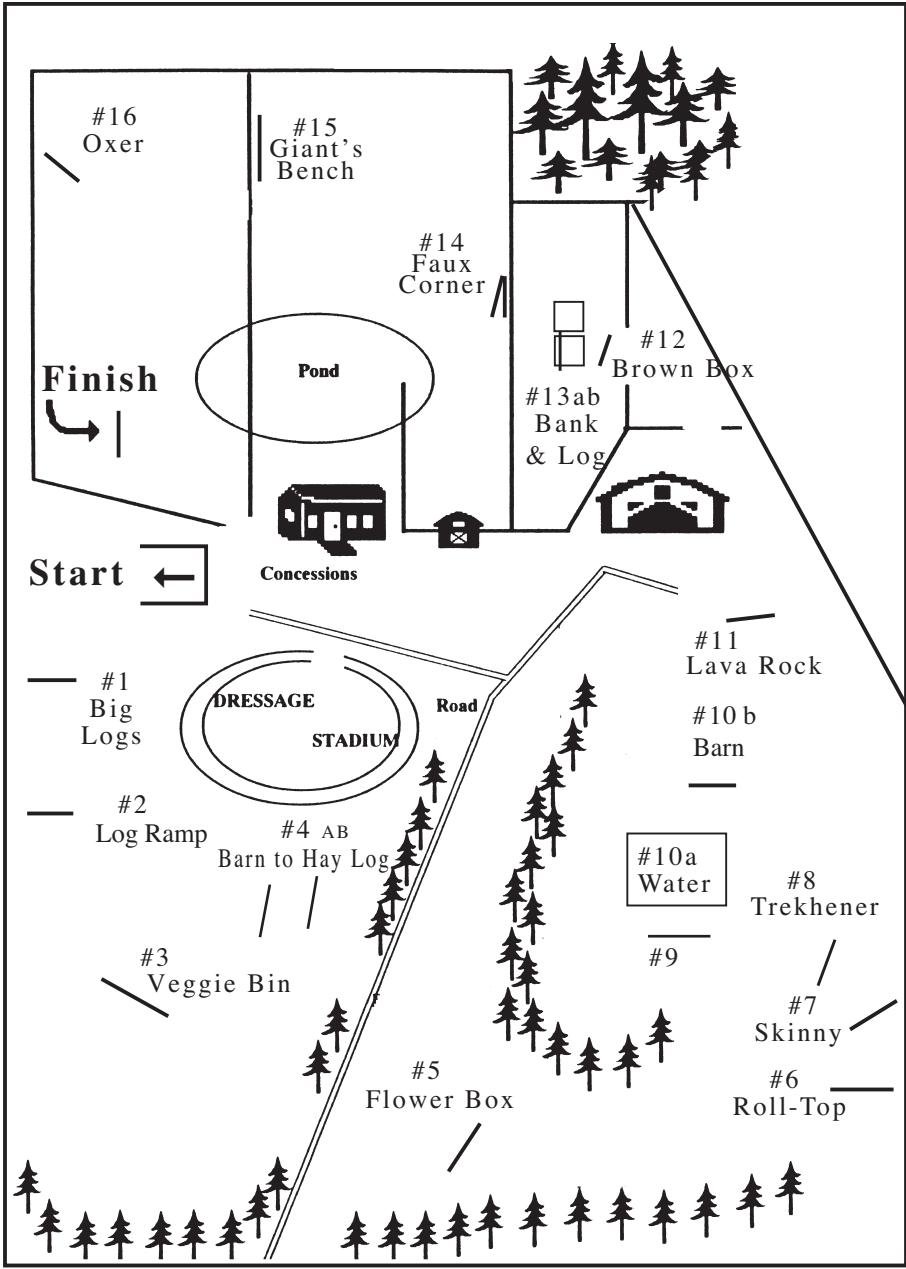

1044 E PINE LOG RD, AIKEN, SC 29803
WWW.AIKNESADDLERY.COM - (803) 649-6583

Thank You to Amy Hebert for all the buckets for the winning riders.

PRELIMINARY

Flags
 White
 on Green

Dist: 2,461 520mpm O.T. 4:44 Time Limit: 9:28