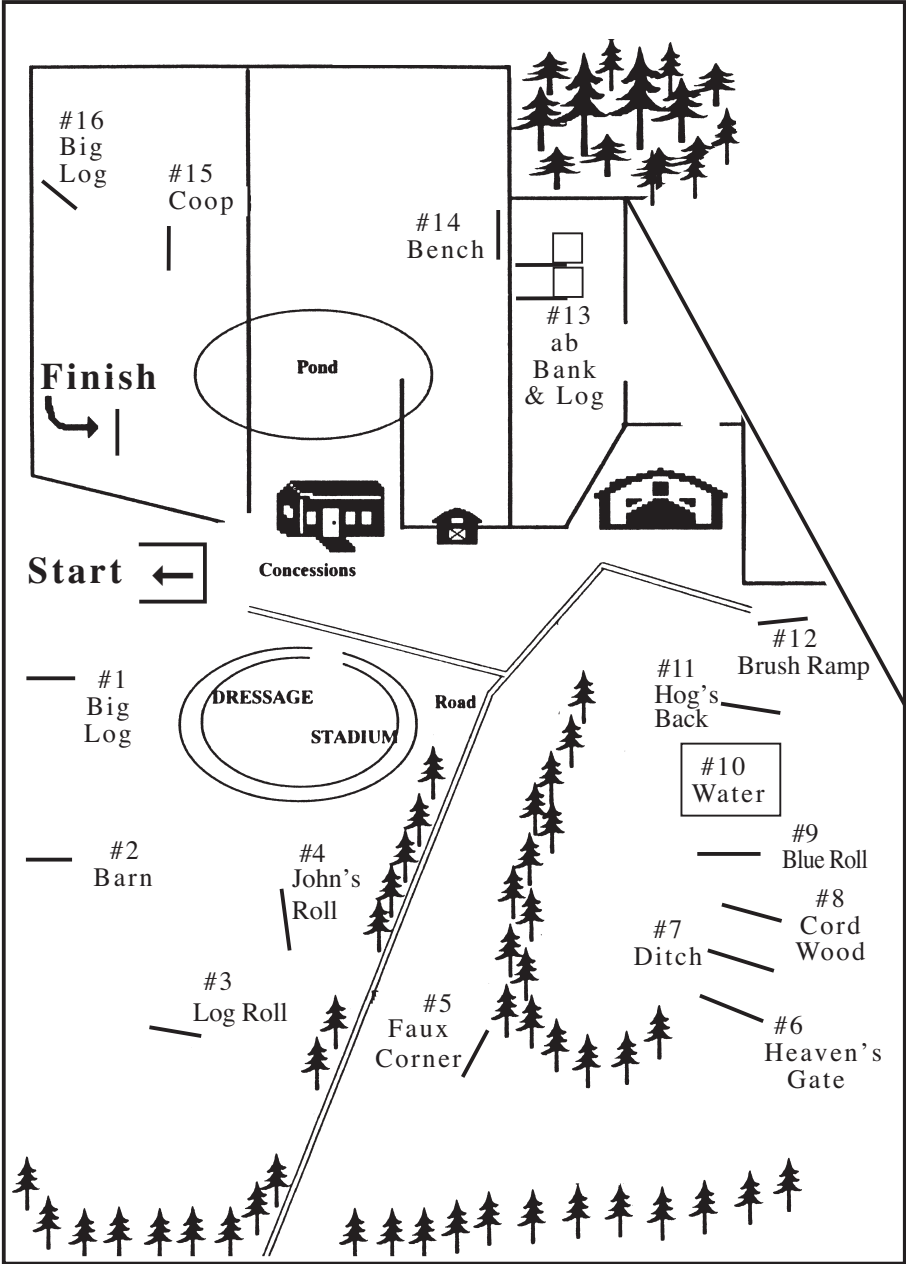

NOVICE

Flags
Black on White

Dist: 2,120 350mpm O.T. 6:04 Time Limit: 12:08
Speed Fault Time: 4:31