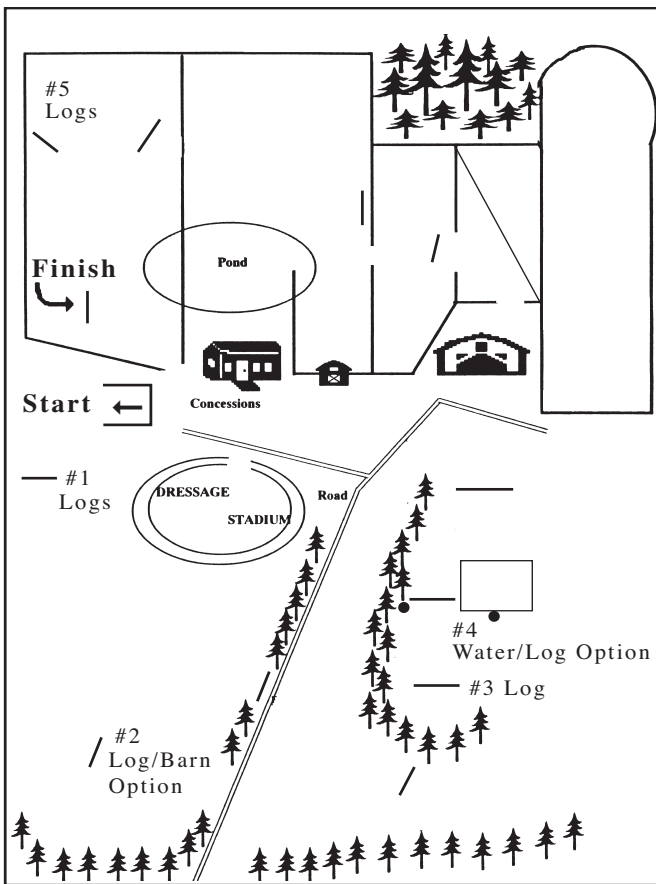

TADPOLE

Tadpole riders may choose to ride any Beginner Novice jumps in addition to their flagged tadpole jumps, without penalties.

Dist: 1,985 300mpm O.T. 6:36 Time Limit: 13:12

*Let us help your vision
become a reality...*

We are a full service printing and design firm offering a multitude of key support and branding services:

Wide Format Printing ~ Signage ~ Trade Displays
Promotional Products ~ Custom Embroidered Apparel

We have a strong team of professionals who have a passion for quality and creativity; your projects become ours and our first priority is giving you exactly what you need and want.

PRINTING DESIGN COPYING SIGNS APPAREL SPECIALTIES

1643 Richland Ave. W • Aiken, SC 29801 803.648.4225 info@innosolprint.com www.innosolprint.com