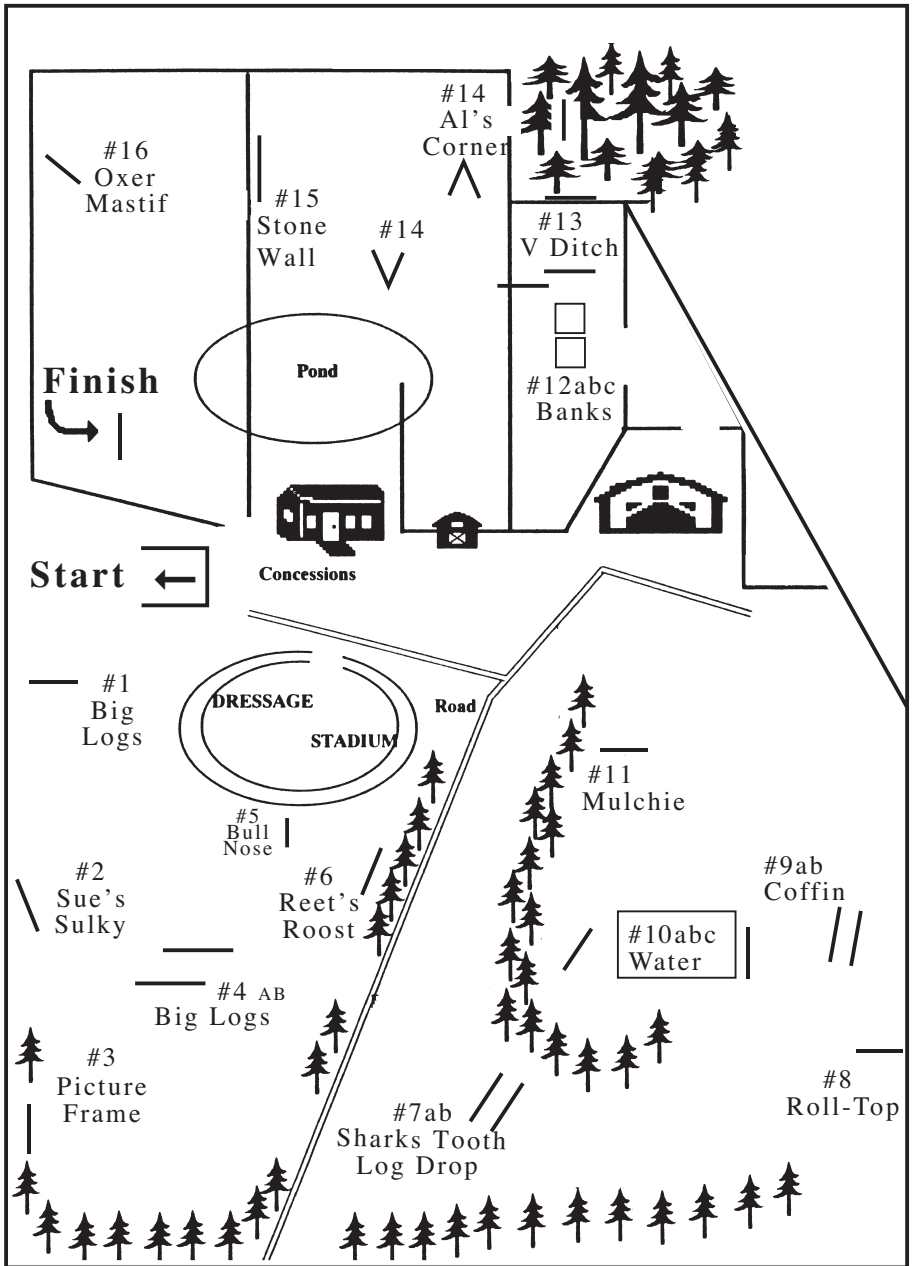

1044 E PINE LOG RD, AIKEN, SC 29803
WWW.AIKNESADDLERY.COM - (803) 649-6583

Thank You to Amy Hebert for all the buckets for the winning riders.

PRELIMINARY

Flags
 White
 on Green

Dist: 2,461 520mpm O.T. 4:44 Time Limit: 9:28