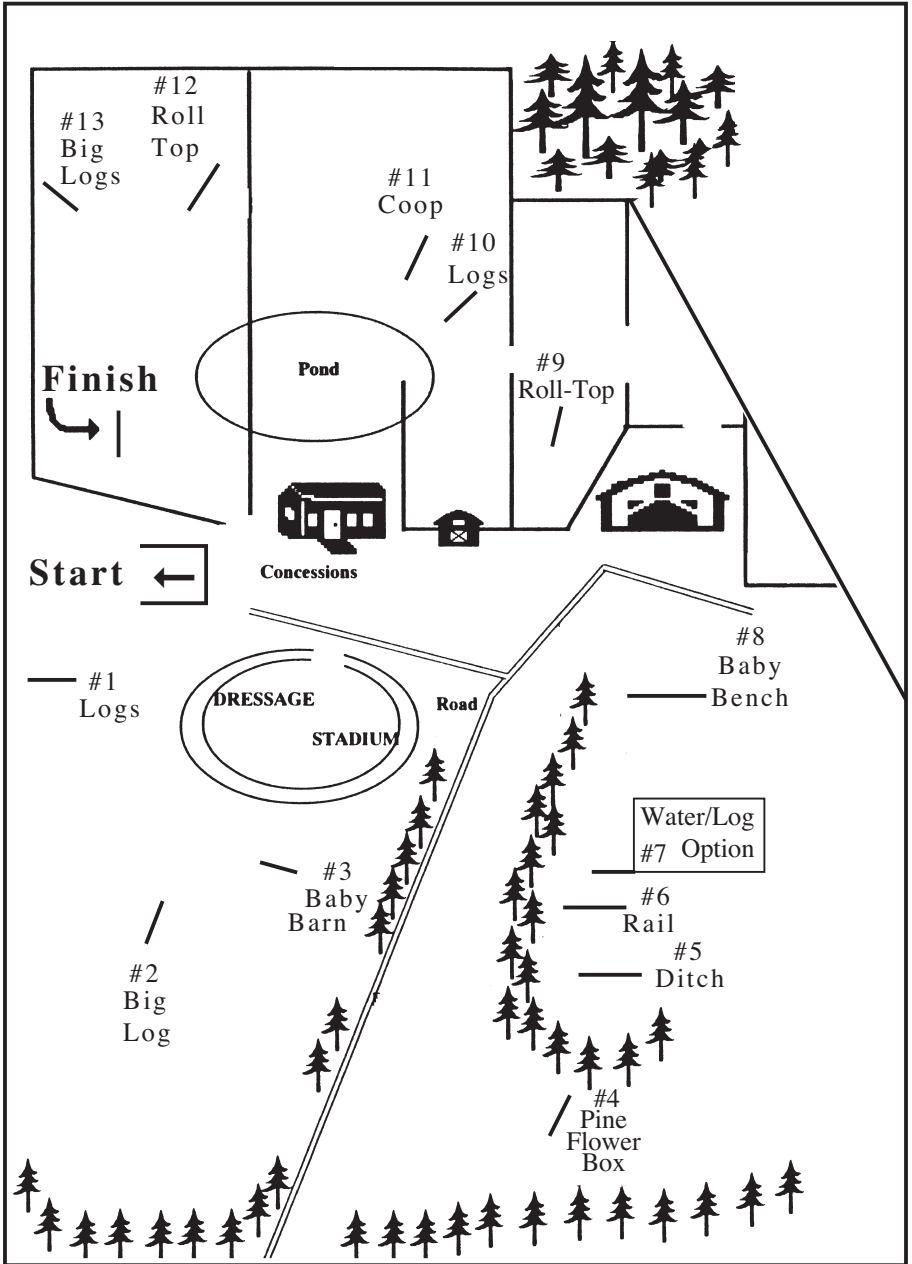

BEG. NOVICE

Flags
White on Blue

Dist: 1,985 350mpm O.T. 5:40 Time Limit: 11:20
Speed Fault Time: 4:58